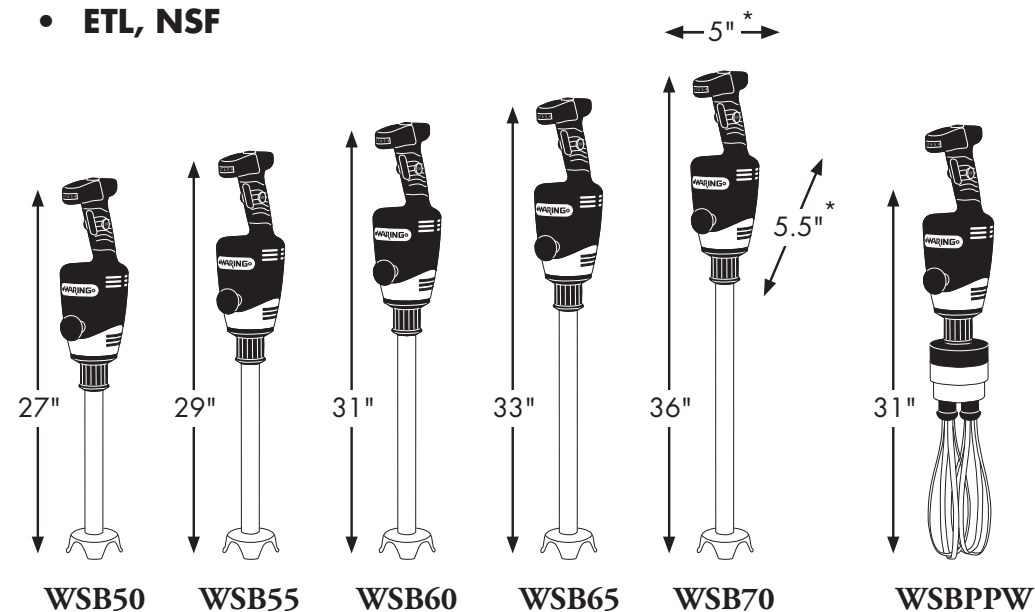

Ordering Information

Description	Catalog #	Std Pkg.	Ship Wt. (Lbs.)	Cubic Feet	UPC Code
12" Big Stix® Immersion Blender	WSB50	2	9.5	1.70	040072002137
14" Big Stix® Immersion Blender	WSB55	2	9.75	1.90	040072002120
16" Big Stix® Immersion Blender	WSB60	2	10.0	2.10	040072002113
18" Big Stix® Immersion Blender	WSB65	2	10.25	2.30	040072002878
21" Big Stix® Immersion Blender	WSB70	2	10.38	2.60	040072002885
12" Stainless Steel Shaft	WSB50ST	6	2.5	1.59	040072002540
14" Stainless Steel Shaft	WSB55ST	6	2.75	1.96	040072002557
16" Stainless Steel Shaft	WSB60ST	6	3.0	2.17	040072002564
18" Stainless Steel Shaft	WSB65ST	6	3.25	2.38	040072002922
21" Stainless Steel Shaft	WSB70ST	6	3.38	2.70	040072002939
10" Big Stix® Whisk	WSBPPW	2	22.0	2.94	040072008184
10" Whisk Attachment	WSB2W	4	18.2	1.20	040072009242
2 Stainless Steel Whipping Paddles	WSBWP	10	1.5	0.07	040072008504
Bowl Clamp	WSBBC	1	4.0	0.13	040072006937
Wall Mount Hanger	WSB01	64	32.1	1.66	040072002380
Big Stix® Power Pack	WSBPP	2	7.0	1.27	040072002649

* 5" width and 5.5" depth are the same for all five immersion blenders and whisk

Optional Accessories

Waring makes it easy to do more than just blend. The 10" Stainless Steel Whisk Attachment quickly transforms the Big Stik® into a gentle giant as it whips delicate egg whites, creams to any consistency and mashes potatoes in record time with its heavy-duty construction. The bowl clamp lightens the load for hands-free operation while the wall-mount hanger provides an easy storage option.