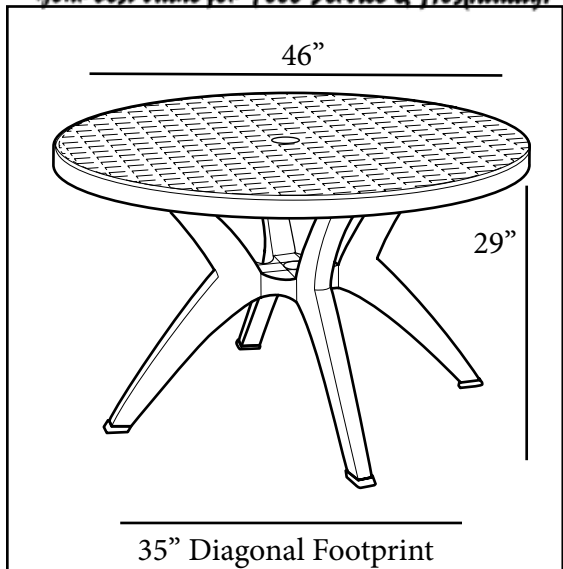

COMMERCIAL RESIN FURNITURE

Your best value for Food Service & Hospitality!

Ibiza 46" Round Resin Pedestal Table

with umbrella hole

Features & Benefits **Warranty: 1 Yr.**

- The ideal poolside table!
- Sits up to 6 people comfortably.
- Made of 100% prime resin, a material impervious to salt air, chlorine and most common stains.
- “Tulip” resin base with a broad base span for increased stability—designed for use with the Grosfillex 35 lb. table umbrella base and optional 35 lb. base ring, or the resin umbrella base with filling cap.
- Umbrella hole with cap to fit all Grosfillex umbrellas with 1 1/2” pole.
- High resin table edge to resist impact and chipping.
- Easy to clean with soap and water, a mild solution of chlorine bleach and water, or even pool water.
- Easy to assemble.

Product Specifications						
Product Description	Reference Number	Color	UPC Code	Weight Each (lbs.)	Master Pack	Master Pack Volume (cu. ft.)
Ibiza 46" Round Table <i>with umbrella hole</i>	US526704	White	704524	30.00	1	7.92
	US526766	Sandstone	705200			
	US526778	Amazon Green	704548			